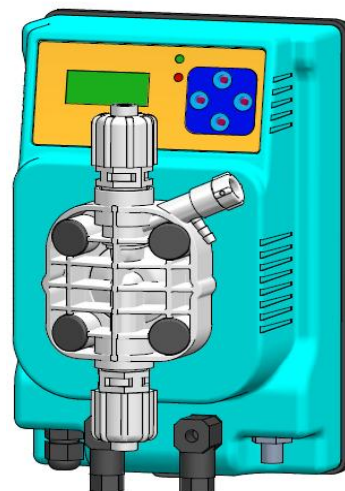

SOLENOID PUMP ME3-MA

Data
Sheet

DESCRIPTION

- ✓ Digital dosing pump with proportional flow rate according to 0/4-20 mA signal
- ✓ 2 different working mode: **constant** or **proportional**
- ✓ 4 different languages menu: **Italian, French, Spanish and English**
- ✓ Built in Overdose alarm
- ✓ Starting time delay setting
- ✓ Backlit digital 8x2 display
- ✓ Status and programming led
- ✓ IP 65 Protection Degree
- ✓ Reinforced PP body
- ✓ Instant flow rate % visualization
- ✓ 100% Made in Italy
- ✓ CE approved
- ✓ Standard Power Supply 230 Vac

OPTIONAL

- ✓ Level probe input
- ✓ Flow switch input
- ✓ ON/OFF switch
- ✓ PVDF pump head with PTFE seals (suitable to dose High Concentration Sodium Hypochlorite or strong Oxidizing agents)

	DESCRIPTION	
	Standard Material	Upon Request
Standard Version		
Pump Head	PP 1/2" fitting	PVDF 1/2" fitting
High Flow rate model		
Pump Head	PVC 1/2" fitting	PTFE 1/2" fitting
High Pressure model		
Pump Head	PVC 1/2" fitting	PTFE 1/2" fitting
Balls	Pyrex	Ceramic, PTFE, AISI 316
Diaphragm	PTFE	-----
Fittings	PP	PVDF
Seals	Viton®	EPDM
Valve body	PP 4 x 6	PVDF 4 x 6
Foot filter	PP 4 x 6 lip valve	PVDF 4 x 6 ball valve
Injection valve	PP4 x 6 ball valve	PVDF 4x6 ball valve
Suction tube	PVC 4 x 6	PVDF 4 x 6
Delivery tube	PE 4 x 6	PVDF 4 x 6

SOLENOID PUMP ME3-MA

Data
Sheet

TECHNICAL SPECIFICATIONS											
Standard	Max l/h	Pressure		Max cc / imp	Stroke	Solenoid	Pump Head	Power [Watt]	Pulses	Weight	
		Bar	PSI							kg.	Lbs
10-02	10	02	29,4	1,11	1,3	Ø 80	PP	60	150	3,5	7,7
05-10	05	10	145	0,55	1,1	Ø 80	PP	60	150	3,5	7,7
04-12	04	12	176	0,44	0,9	Ø 80	PP	60	150	3,5	7,7
High Flow rate											
24-01	24	01	15	3,34	2,2	Ø 90	PVC	60	150	4,0	8,8
22-02	22	02	29	2,89	2,2	Ø 90	PVC	60	150	4,0	8,8
High Pressure											
06-15	03	15	218	0,33	1,4	Ø 90	PVC	60	150	4,0	8,8
04-18	02	18	261	0,22	1,4	Ø 90	PVC	60	150	4,0	8,8