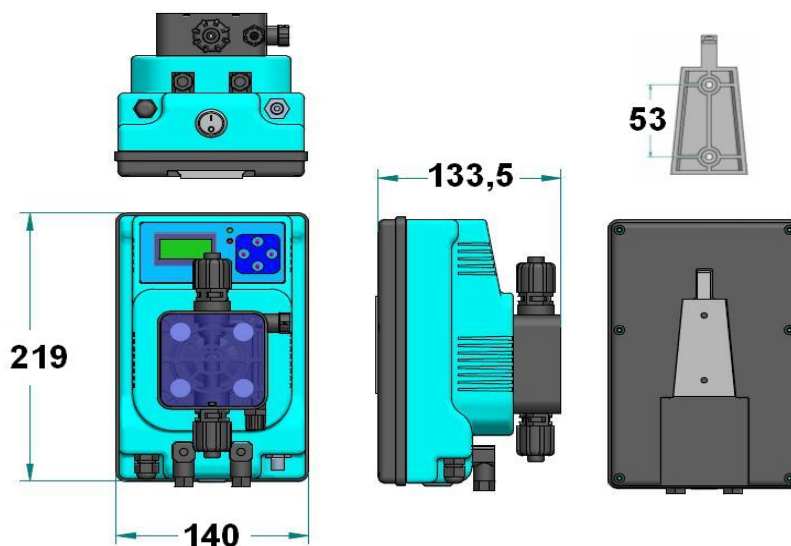

SOLENOID PUMP ME3-MA

Data
Sheet

DESCRIPTION

- ✓ Digital dosing pump with proportional flow rate according to 0/4-20 mA signal
- ✓ 2 different working mode: **constant** or **proportional**
- ✓ 4 different languages menu: **Italian, French, Spanish and English**
- ✓ Built in Overdose alarm
- ✓ Starting time delay setting
- ✓ Backlit digital 8x2 display
- ✓ Status and programming led
- ✓ IP 65 Protection Degree
- ✓ Reinforced PP body
- ✓ Instant flow rate % visualization
- ✓ 100% Made in Italy
- ✓ CE approved
- ✓ Standard Power Supply 230 Vac

OPTIONAL

- ✓ Level probe input
- ✓ Flow switch input
- ✓ ON/OFF switch
- ✓ PVDF pump head with PTFE seals (suitable to dose High Concentration Sodium Hypochlorite or strong Oxidizing agents)

	DESCRIPTION	
	Standard Material	Upon Request
Standard Version		
Pump Head	PP 1/2" fitting	PVDF 1/2" fitting
High Flow rate model		
Pump Head	PVC 1/2" fitting	PTFE 1/2" fitting
High Pressure model		
Pump Head	PVC 1/2" fitting	PTFE 1/2" fitting
Balls	Pyrex	Ceramic, PTFE, AISI 316
Diaphragm	PTFE	-----
Fittings	PP	PVDF
Seals	Viton®	EPDM
Valve body	PP 4 x 6	PVDF 4 x 6
Foot filter	PP 4 x 6 lip valve	PVDF 4 x 6 ball valve
Injection valve	PP4 x 6 ball valve	PVDF 4x6 ball valve
Suction tube	PVC 4 x 6	PVDF 4 x 6
Delivery tube	PE 4 x 6	PVDF 4 x 6

SOLENOID PUMP ME3-MA

Data
Sheet

TECHNICAL SPECIFICATIONS											
Standard	Max l/h	Pressure		Max cc / imp	Stroke	Solenoid	Pump Head	Power [Watt]	Pulses	Weight	
		Bar	PSI							kg.	Lbs
10-02	10	02	29,4	1,11	1,3	Ø 80	PP	60	150	3,5	7,7
05-10	05	10	145	0,55	1,1	Ø 80	PP	60	150	3,5	7,7
04-12	04	12	176	0,44	0,9	Ø 80	PP	60	150	3,5	7,7
High Flow rate											
24-01	24	01	15	3,34	2,2	Ø 90	PVC	60	150	4,0	8,8
22-02	22	02	29	2,89	2,2	Ø 90	PVC	60	150	4,0	8,8
High Pressure											
06-15	03	15	218	0,33	1,4	Ø 90	PVC	60	150	4,0	8,8
04-18	02	18	261	0,22	1,4	Ø 90	PVC	60	150	4,0	8,8